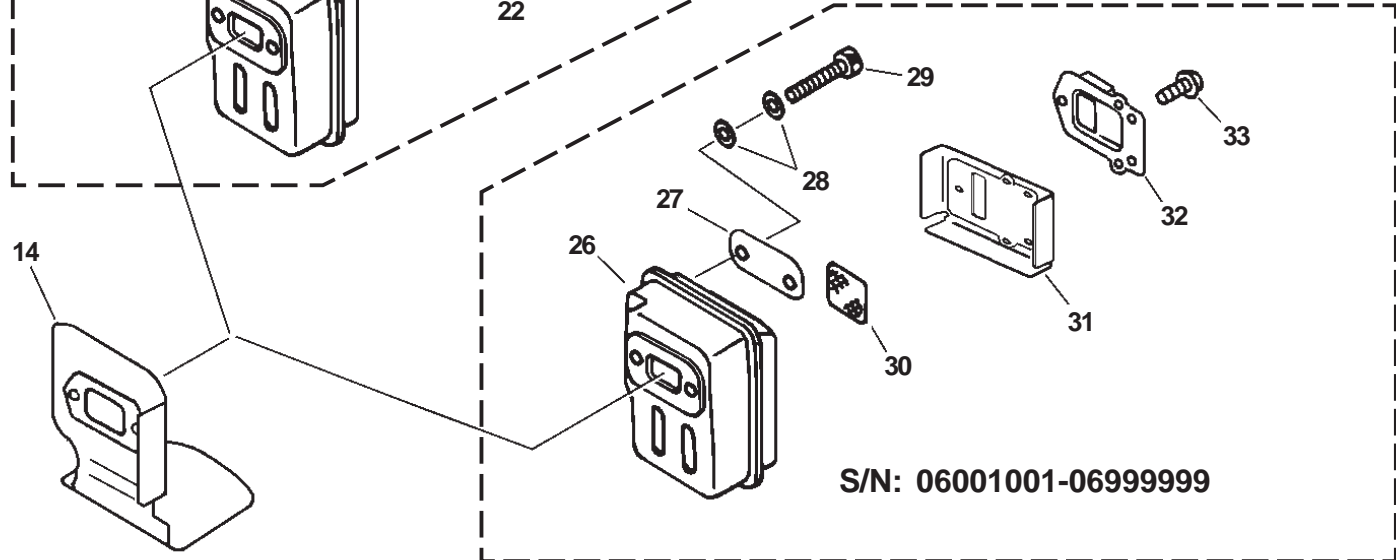

★ Also Included In GASKET KIT

**SERIAL NUMBERS: 05001001-07999999**

**GASKET KIT**

**SERIAL NUMBERS: 05001001-07999999**

ITEM	PART NUMBER	QTY	DESCRIPTION	REMARKS
1	13040652130	1	KNOB, FASTENER	
2	13031357731	1	LID, AIR CLEANER	
3	89012152730	1	LABEL, CHOKE	
4	89033252730	1	LABEL, CHOKE	CANADA MODELS: 07001001-07999999
5	13031051830	1	FILTER, AIR	
6	90024205060	2	SCREW 5X60	
7	12901157730	1	PLATE PREVENT	
8	P021001430	1	CASE, AIR CLEANER	
★ 9	13001013410	1	GASKET, INTAKE	
10	90016205025	2	BOLT 5X25	
11	13001756431	1	INSULATOR	
★ 12	13001055930	1	GASKET, INTAKE	
13	-----	1	CARBURETOR**	
**SEE CARBURETOR DIAGRAMS FOR MODEL APPLICATIONS AND SERIAL NUMBERS				
★ 14	V104000061	1	SHIELD, MUFFLER	
15	A320000001	1	COVER, MUFFLER	
16	90010605012	2	BOLT 5X12	
17	89016006361	1	LABEL, CAUTION - HOT	
18	P021003970	1	GASKET KIT	